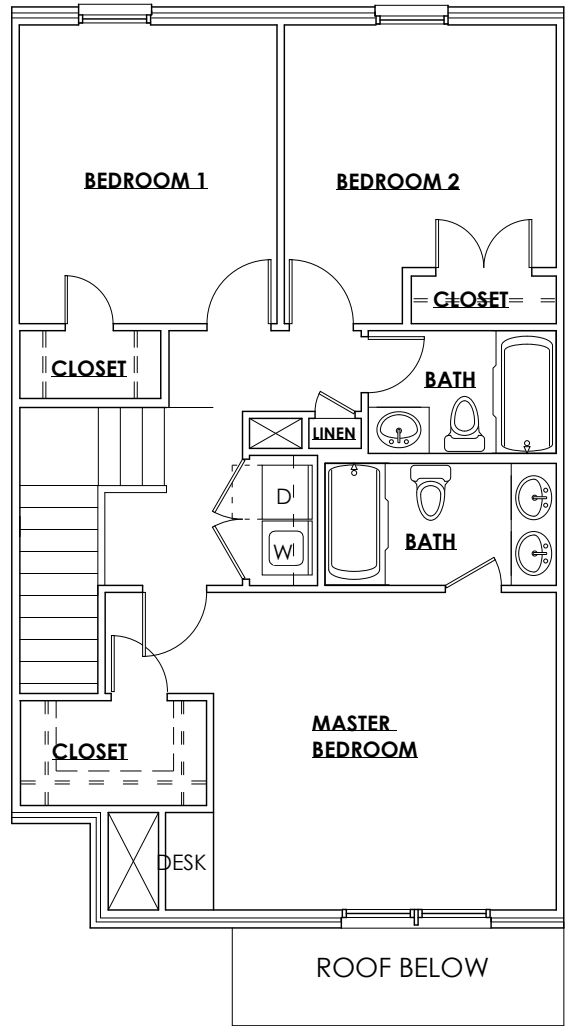

FIRST FLOOR

SECOND FLOOR

3 BEDRM 2 1/2 B TOWNHOUSE

1400 TOTAL SQUARE FEET